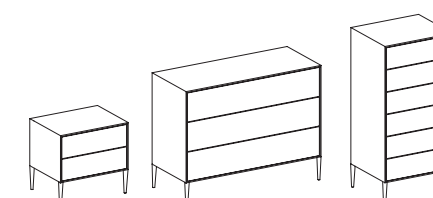

GRUPPI NOTTE

NIGHT SETS

La collezione Atelier Notte presenta una vasta gamma di gruppi notte che accostati agli armadi, con cui entrano in armonia e dialogo, contribuiscono a rendere unico ogni ambiente.

The Atelier Notte collection features a wide range of night sets that, when placed next to the wardrobes, enter into a harmonious dialogue with them, and contribute to making each room unique.

ALMA

Comodino - 1 cassetti + vano a giorno L.45/60
Comodino - 2 cassetti L.45/60
Comò - 3 cassetti L.120
Comò - 4 cassetti L.120
Comò doppio - 3 cassetti L.148,2
Comò doppio - 4 cassetti L.148,2
Settimanale - 6 cassetti L.60
Settimanale - 5 cassetti L.60

Bedside table - 1 drawers + open compartment L.45/60
Bedside table - 2 drawers L.45/60
Dresser - 3 drawers L.120
Dresser - 4 drawers L.120
Double dresser - 3 drawers L.148.2
Double dresser - 4 drawers L.148.2
Drawer Chest - 6 drawers L.60
Drawer Chest - 5 drawers L.60