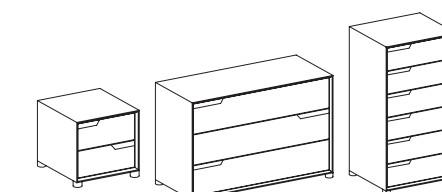

Disponibile con maniglia laterale e alternata

Bedside table - 2 drawers L.45 / 60
 Dresser - 3 drawers L.120
 Dresser - 4 drawers L.120
 Drawer Chest - 6 drawers L.60
 Drawer Chest - 5 drawers L.60

Available with side and alternate handle