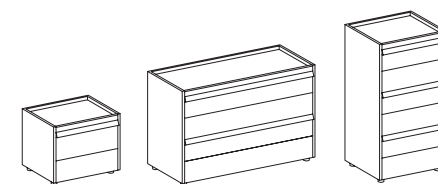

ARTIS

Comodino - 2 cassetti L.45/60
Comò - 3 cassetti L.120
Comò - 4 cassetti L.120
Settimanale - 3 cassetti + 2 cassetti L.60
Settimanale - 6 cassetti L.60

Bedside table - 2 drawers L.45/60
Dresser - 3 drawers L.120
Dresser - 4 drawers L.120
Drawer Chest - 3 drawers + 2 drawers L.60
Drawer Chest - 6 drawers L.60