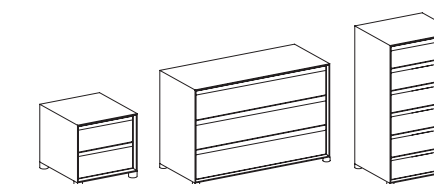

BLEND

Comodino - 2 cassetti L.45/60
Comò - 3 cassetti L.120
Comò - 4 cassetti L.120
Settimanale - 6 cassetti L.60
Settimanale - 5 cassetti L.60

Bedside table - 2 drawers L.45 / 60
Dresser - 3 drawers L.120
Dresser - 4 drawers L.120
Drawer Chest - 6 drawers L.60
Drawer Chest - 5 drawers L.60