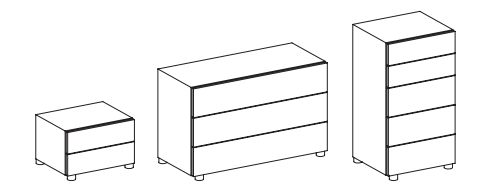

ALTAIR

Comodino - 2 cassetti L.45/60
Comò - 3 cassetti L.120
Comò - 4 cassetti L.120
Settimanale - 6 cassetti L.60
Settimanale - 5 cassetti L.60

Bedside table - 2 drawers L.45/60
Dresser - 3 drawers L.120
Dresser - 4 drawers L.120
Drawer Chest - 6 drawers L.60
Drawer Chest - 5 drawers L.60